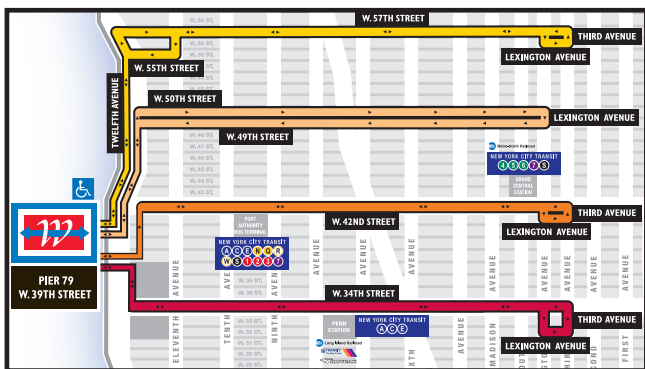

Midtown Peak Bus Route

PEAK HOURS

TO / FROM W. 39th ST.
MIDTOWN TERMINAL

Monday – Friday

6:10 am – 10:10 am 3:30 pm – 7:10 pm

BUS FREQUENCY

Morning PEAK

Afternoon PEAK

6:10 – 6:50 am 3:30 – 3:50 pm Every 20 minutes

7:10 – 9:50 am 4:10 – 7:10 pm Every 10 minutes

All Scheduled time correspond to departure time from
W. 39th Street-Midtown Terminal.

NYC has the discretion to alter bus routes without notice at any time.

BUS DROP-OFF

Signal driver ½ block before desired stop.

PEAK HOUR BUS ROUTES

- ▶ 57TH STREET
- ▶ 50TH STREET
- ▶ 42ND STREET
- ▶ 34TH STREET

RETURN SERVICE TO W. 39th St. MIDTOWN TERMINAL

Signal a NY WATERWAY ferry bus at a **city bus stop** along the designated route.

REAL TIME GPS BUS LOCATOR

Download our **FREE NY WATERWAY APP** for iPhone, Windows and Android at your app store. You will have access to our real-time GPS bus locator.

1.800.53.FERRY nywaterway.com